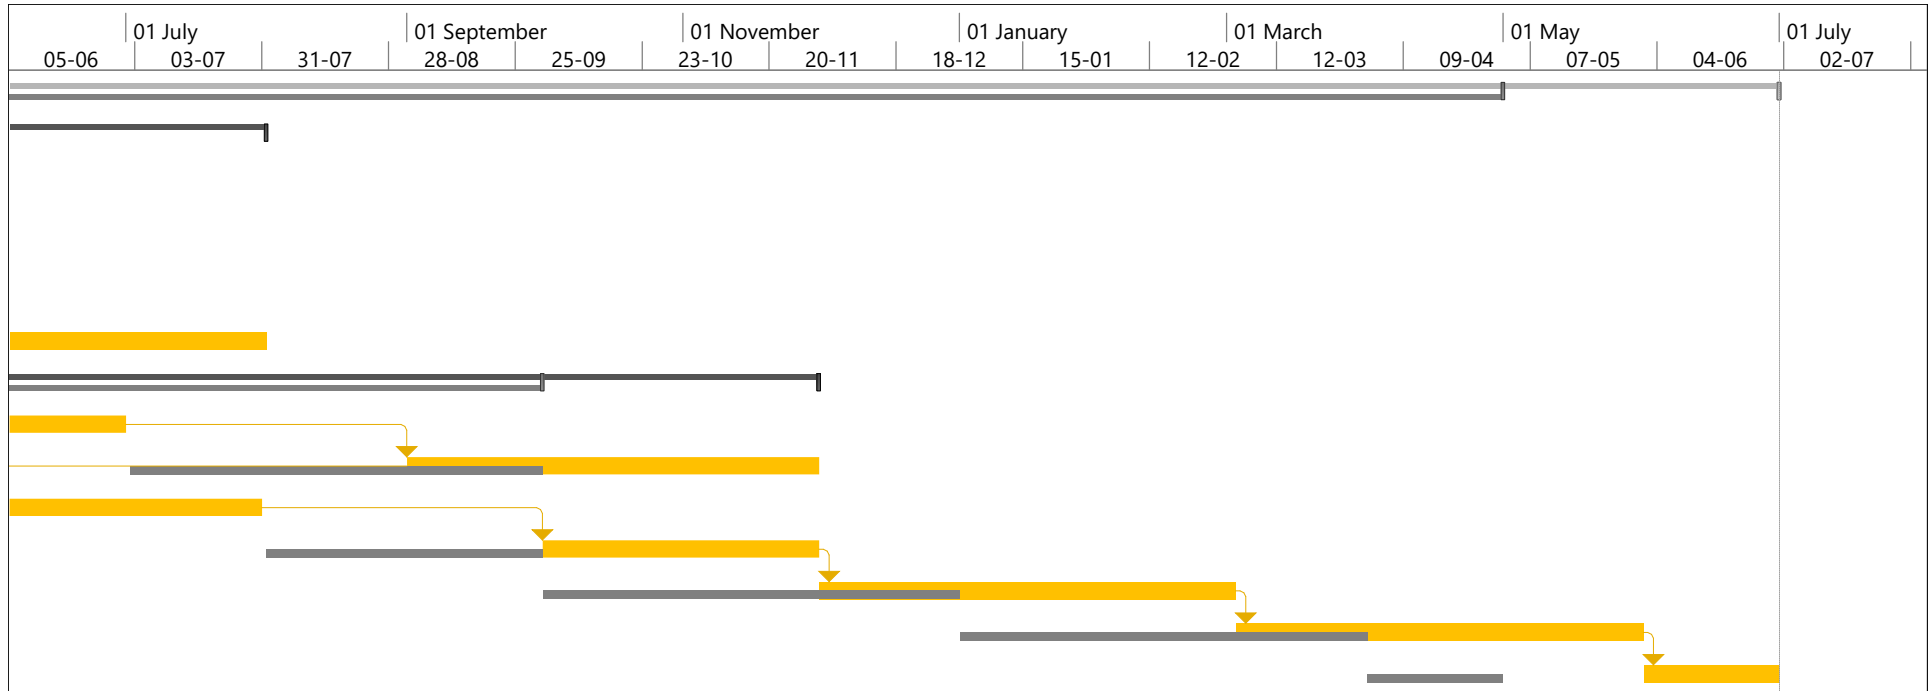

Project: Indonesian Danone Ins Date: Fri 26-05-17	Task		Manual Task		Deadline	
	Split		Duration-only		Baseline	
	Milestone		Manual Summary Rollup		Baseline Milestone	
	Summary		Manual Summary		Baseline Summary	
	Project Summary		Start-only		Progress	
	Inactive Task		Finish-only		Manual Progress	
	Inactive Milestone		External Tasks			
	Inactive Summary		External Milestone			