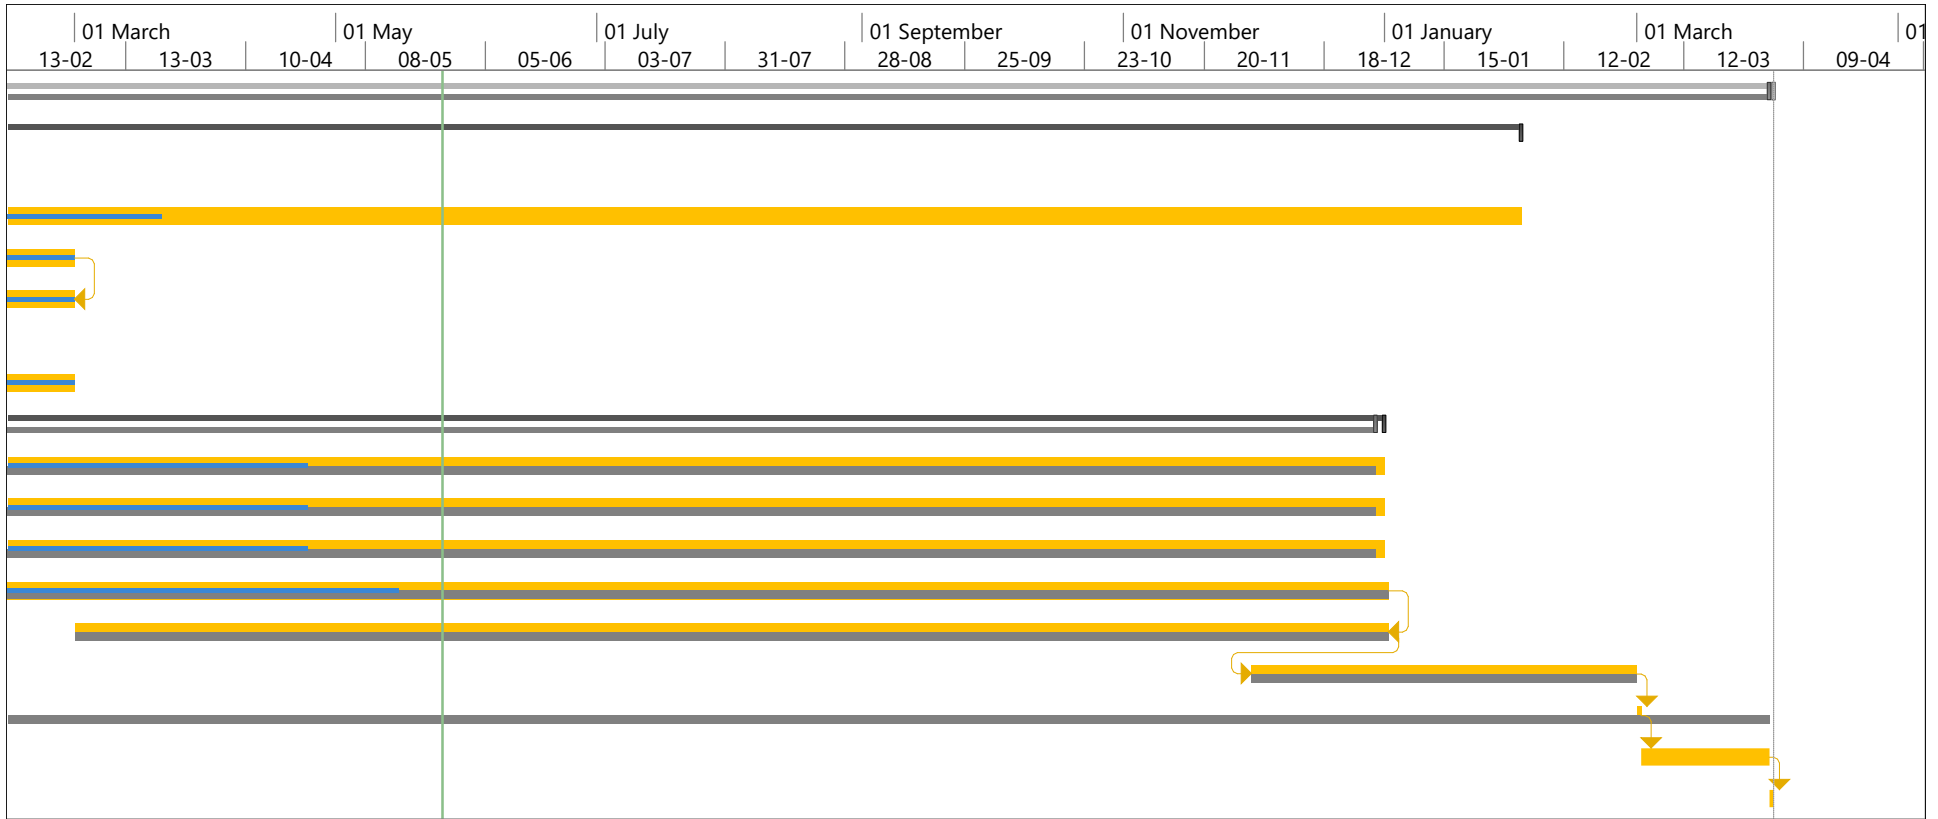

Project: Indonesian Danone Ins Date: Fri 26-05-17	Task		Manual Task		Deadline	
	Split		Duration-only		Baseline	
	Milestone		Manual Summary Rollup		Baseline Milestone	
	Summary		Manual Summary		Baseline Summary	
	Project Summary		Start-only		Progress	
	Inactive Task		Finish-only		Manual Progress	
	Inactive Milestone		External Tasks			
	Inactive Summary		External Milestone			